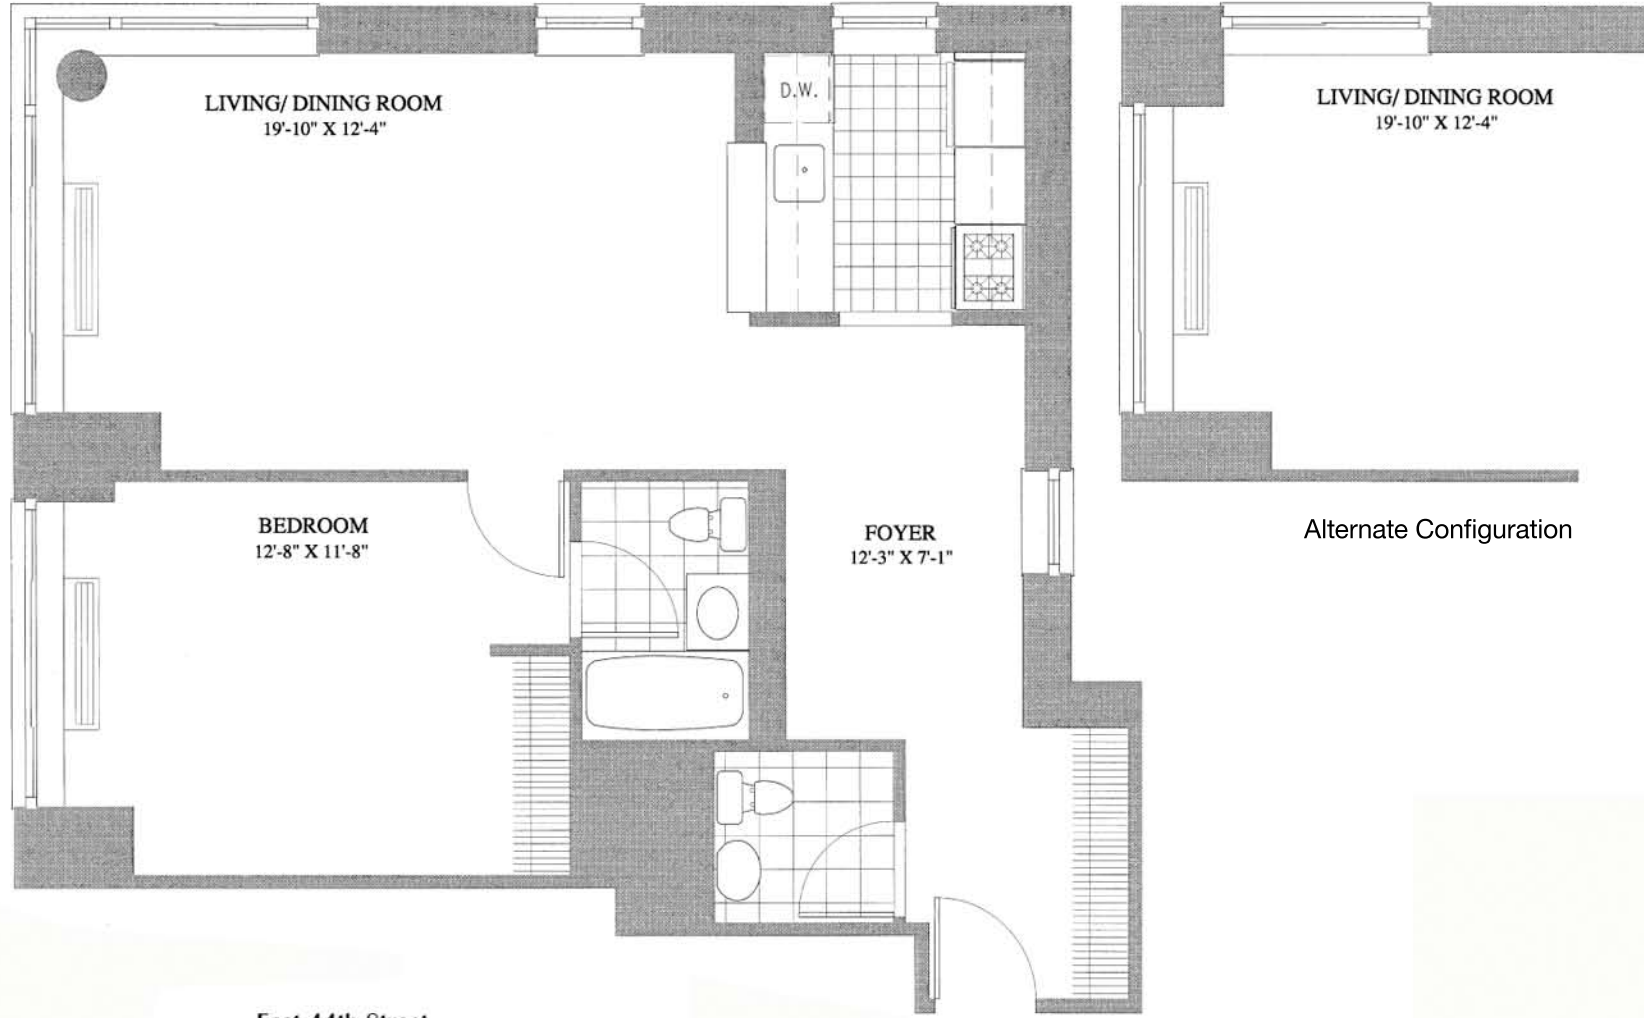

# Residence C

Floors 37-PH

1 Bedroom

1 1/2 Baths

New York, NY 10017

(888) 855-1568

[www.themetropolis.com](http://www.themetropolis.com)

All dimensions are approximate and subject to construction variances.  
Plans may contain minor variations from floor to floor