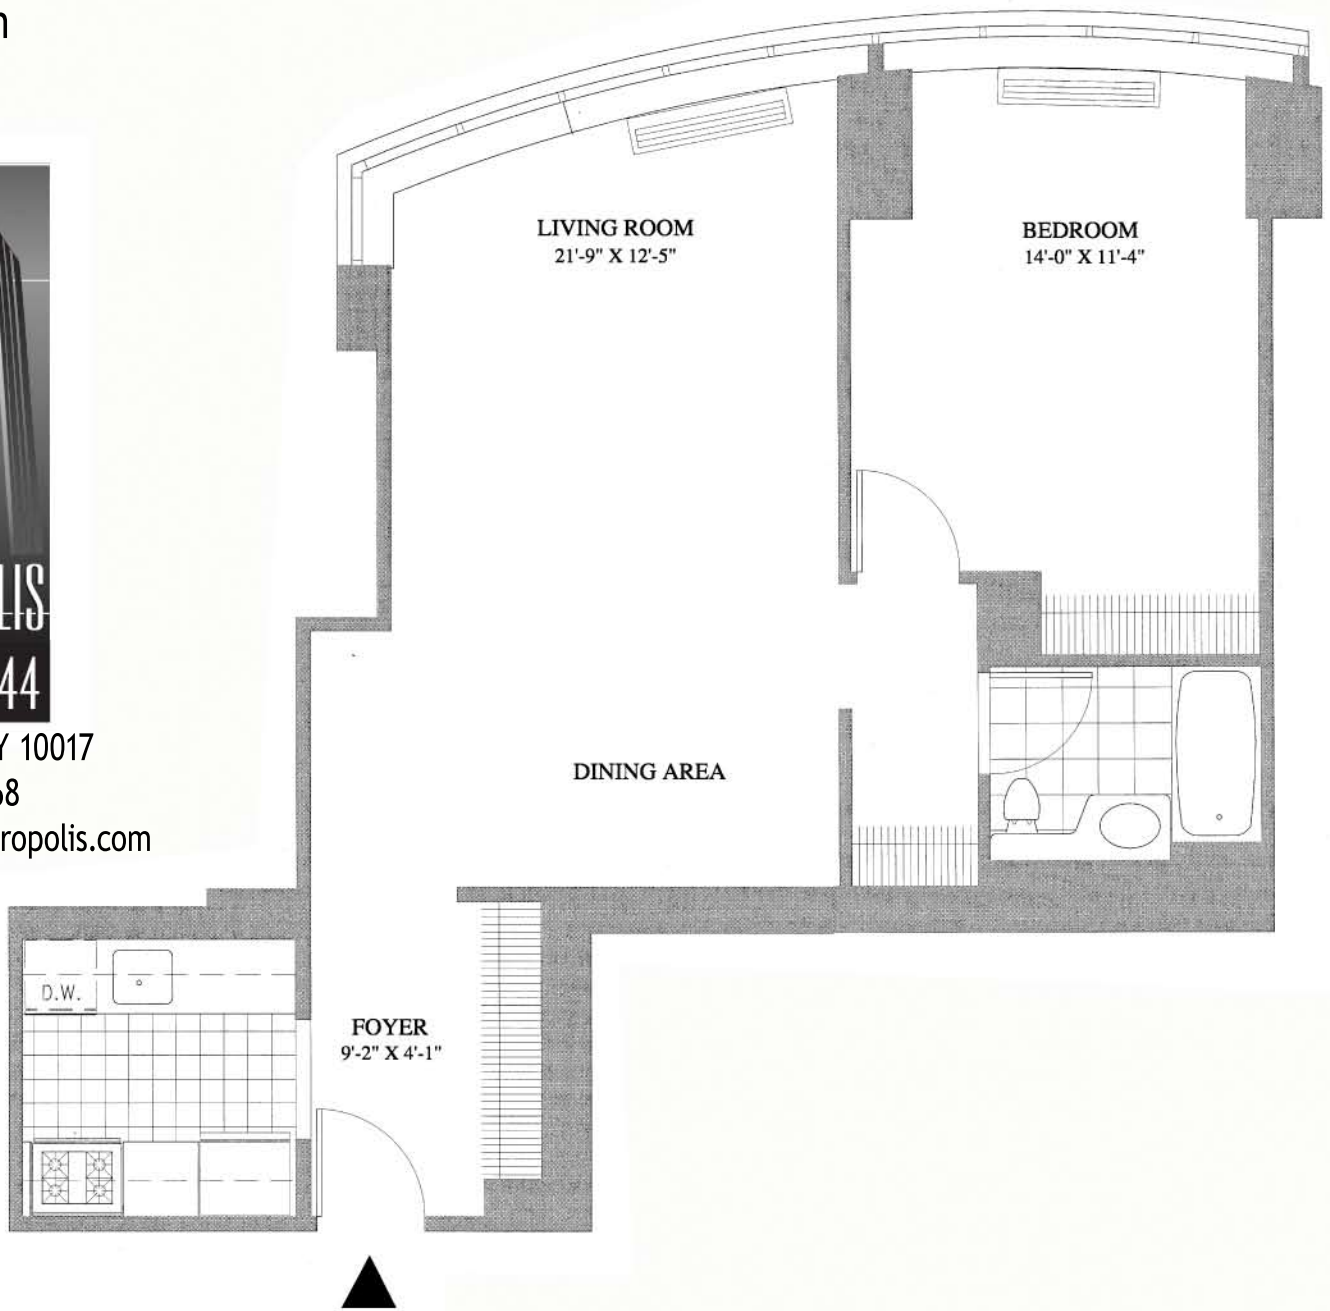

Residence E

Floors 37-PH

1 Bedroom

1 Bath

New York, NY 10017

(888) 855-1568

www.themetropolis.com

All dimensions are approximate and subject to construction variances.
Plans may contain minor variations from floor to floor