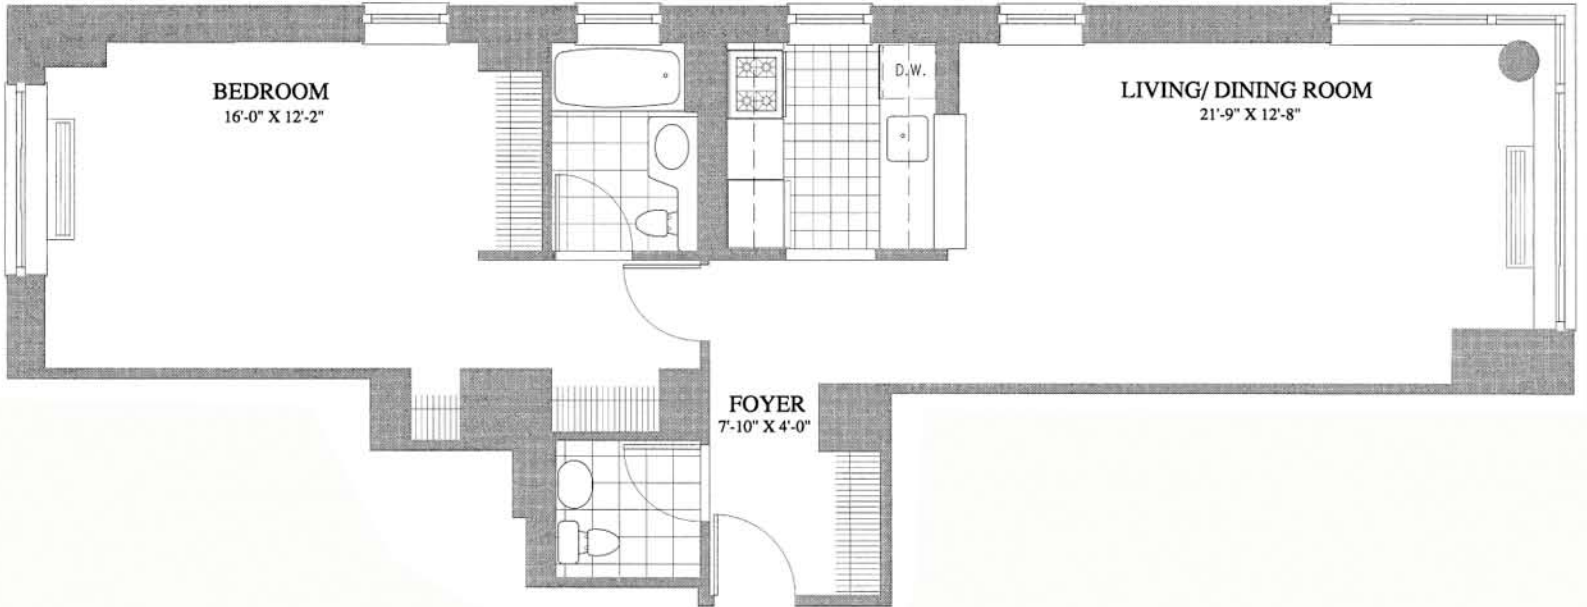

# Residence G

Floors 39-PH

1 Bedroom

1 1/2 Baths

New York, NY 10017

(888) 855-1568

[www.themetropolis.com](http://www.themetropolis.com)

All dimensions are approximate and subject to construction variances.  
Plans may contain minor variations from floor to floor